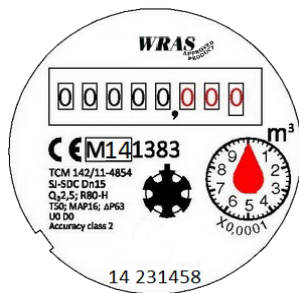

Key Features

- Multi-jet impellar meter type
- Compact design for most metering applications
- Accuracy Class B
- Dry dial (frost resistant)
- Meter body material is epoxy coated brass
- Drinking water approved (75/33/EEC)
- Can be installed vertically or horizontally
- BSP fittings supplied (nuts, tails & washers)
- Maximum pressure of 16 bar
- Maximum temperature of 30°C
- Integral filtration strainer to stop large particles
- Tamper evident wire lock & seal

Technical Data

Size	DN	DN15	DN20	DN25	DN32	DN40	DN50
R	Q3/Q1	R80 for Horizontal Installation					
Q4	m ³ /h	3.125	5	7.875	12.5	20	31.25
Q3	m ³ /h	2.5	4	6.3	10	16	25
Q2	l/h	50	80	126	200	320	500
Q1	l/h	31.25	50	78.75	125	200	312.5
Max. Reading	m ³	99999.9999					
Min. Reading	Litre	0.05					
Pressure Loss	ΔP	ΔP <63 at Q3					
Max. Pressure	Bar	16					
Max. Temperature	°C	30 (Max 50 Degrees is possible)					

Max. Permission Error

From Q1 inclusive up to but excluding Q2 is $\pm 5\%$
From Q2 inclusive up to and including Q4 is $\pm 2\%$

Pulse Output

Pulse output option available on all sizes.

Pulse Output Capacity (litres/pulse):
10, 100, 100 or 1000

Dial Options

Standard

4 Pointers

Distributed by:

Meet the VuAqua family