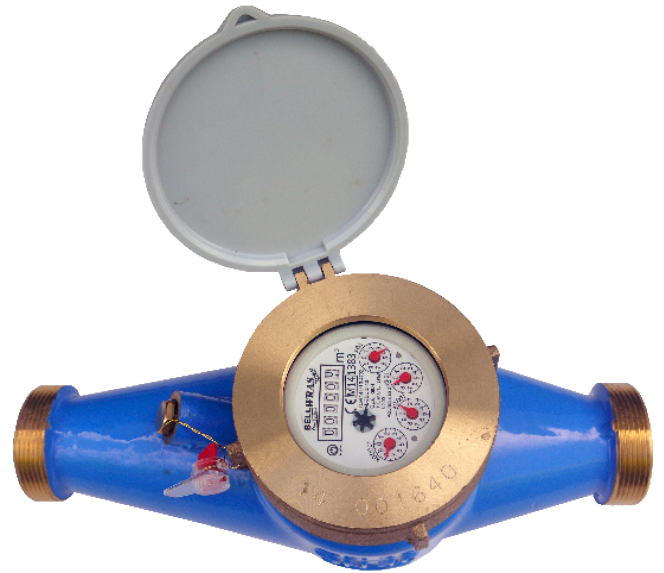

MJ- SDC

Multi-jet water meter with dry dial

CE EN 14154

WRAS
APPROVED
PRODUCT

The **VuAqua MJ-SDC** is a multi-jet mechanical water meter with dry type dial counter suitable for a variety of metering applications including general purpose, sub-tenant and commercial metering tasks available in sizes DN15 (1/2") to DN50 (2").

Key Features

- Multi-jet impellar meter type
- Compact design for most metering applications
- Accuracy Class B
- Dry dial (frost resistant)
- Meter body material is epoxy coated brass
- Drinking water approved (75/33/EEC)
- Can be installed vertically or horizontally
- BSP fittings supplied (nuts, tails & washers)
- Maximum pressure of 16 bar
- Maximum temperature of 30°C
- Integral filtration strainer to stop large particles
- Tamper evident wire lock & seal

Dial Options

Standard

4 Pointers

Distributed by:

Meet the VuAqua family