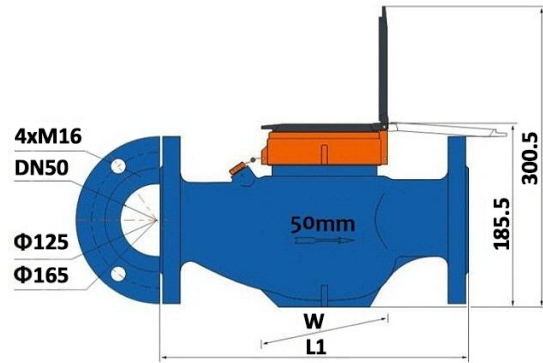

MJ- SDC

Multi-jet water meter with dry dial

CE EN 14154

WRAS
APPROVED
PRODUCT

The **VuAqua MJ-SDC** is a multi-jet mechanical water meter with dry type dial counter suitable for a variety of metering applications including general purpose, sub-tenant and commercial metering tasks available in sizes DN15 (1/2") to DN50 (2").

Key Features

- Multi-jet impellar meter type
- Compact design for most metering applications
- Accuracy Class B
- Dry dial (frost resistant)
- Meter body material is epoxy coated brass
- Drinking water approved (75/33/EEC)
- Can be installed vertically or horizontally
- BSP fittings supplied (nuts, tails & washers)
- Maximum pressure of 16 bar
- Maximum temperature of 30°C
- Integral filtration strainer to stop large particles
- Tamper evident wire lock & seal

Dimensions

Size	DN15	DN20	DN25	DN32	DN40	DN50	DN50-flange
L	165	190	260	260	300	300	300
L1*	259	294	380	384	431	448	
D	G3/4B	G1B	G1-1/4B	G1-1/2B	G2B	G2-1/2B	
d	R1/2	R3/4	R1	R1-1/4	R1-1/2	R2	
H	107.5	107.5	117.5	117.5	141.5	177	185.5
H1	191	191	206.5	206.5	256.5	292	300.5
W	94	94	98	98	122	145	165

*L1= the total length with connection and the gasket without compression.

Additional length options available:

Size	DN15	DN20	DN25	DN32	DN40	DN50	DN50 Flange
L	110	160	160	160	200	280	280
	120		220	230	245		
	130		225				
	145						
	170						
	190						