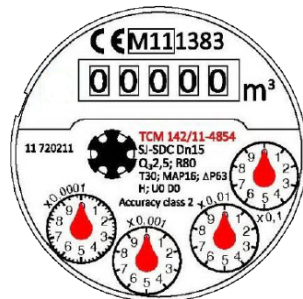

Key Features

- Multi-jet impellar meter type
- Compact design for most metering applications
- Accuracy Class B
- Dry dial (frost resistant)
- Meter body material is epoxy coated brass
- Drinking water approved (75/33/EEC)
- Can be installed vertically or horizontally
- BSP fittings supplied (nuts, tails & washers)
- Maximum pressure of 16 bar
- Maximum temperature of 30°C
- Integral filtration strainer to stop large particles
- Tamper evident wire lock & seal

Max. Permission Error

From Q1 inclusive up to but excluding Q2 is $\pm 5\%$
From Q2 inclusive up to and including Q4 is $\pm 2\%$

Pulse Output

Pulse output option available on all sizes.

Pulse Output Capacity (litres/pulse):
10, 100, 100 or 1000

Dial Options

Standard

4 Pointers

Distributed by:

Meet the VuAqua family