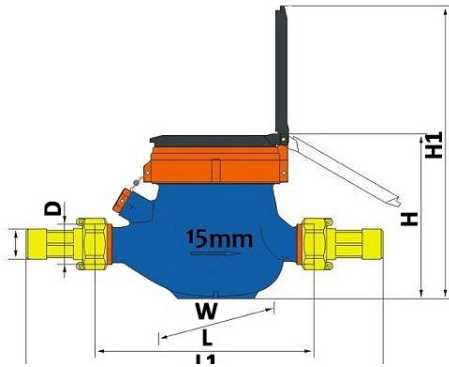

MJ- SDC

Multi-jet water meter with dry dial

CE EN 14154

WRAS
APPROVED
PRODUCT

The **VuAqua MJ-SDC** is a multi-jet mechanical water meter with dry type dial counter suitable for a variety of metering applications including general purpose, sub-tenant and commercial metering tasks available in sizes DN15 (1/2") to DN50 (2").

Key Features

- Multi-jet impellar meter type
- Compact design for most metering applications
- Accuracy Class B
- Dry dial (frost resistant)
- Meter body material is epoxy coated brass
- Drinking water approved (75/33/EEC)
- Can be installed vertically or horizontally
- BSP fittings supplied (nuts, tails & washers)
- Maximum pressure of 16 bar
- Maximum temperature of 30°C
- Integral filtration strainer to stop large particles
- Tamper evident wire lock & seal

Dimensions

Size	DN15	DN20	DN25	DN32	DN40	DN50	DN50-flange
L	165	190	260	260	300	300	300
L1*	259	294	380	384	431	448	
D	G3/4B	G1B	G1-1/4B	G1-1/2B	G2B	G2-1/2B	
d	R1/2	R3/4	R1	R1-1/4	R1-1/2	R2	
H	107.5	107.5	117.5	117.5	141.5	177	185.5
H1	191	191	206.5	206.5	256.5	292	300.5
W	94	94	98	98	122	145	165

*L1= the total length with connection and the gasket without compression.

Additional length options available:

Size	DN15	DN20	DN25	DN32	DN40	DN50	DN50 Flange
L	110	160	160	160	200	280	280
	120		220	230	245		
	130		225				
	145						
	170						
	190						