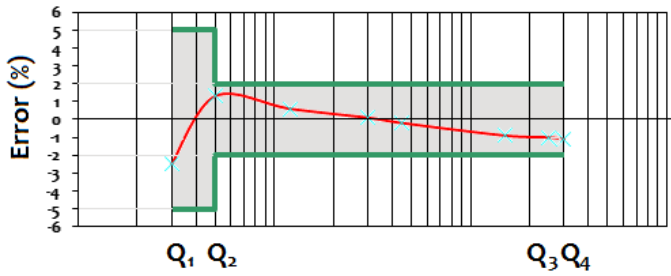

Max. Permission Error

From Q1 inclusive up to but excluding Q2 is $\pm 5\%$
From Q2 inclusive up to and including Q4 is $\pm 2\%$

Pulse Output

Pulse output option available on all sizes.

Pulse Output Capacity (litres/pulse):
10, 100, 100 or 1000